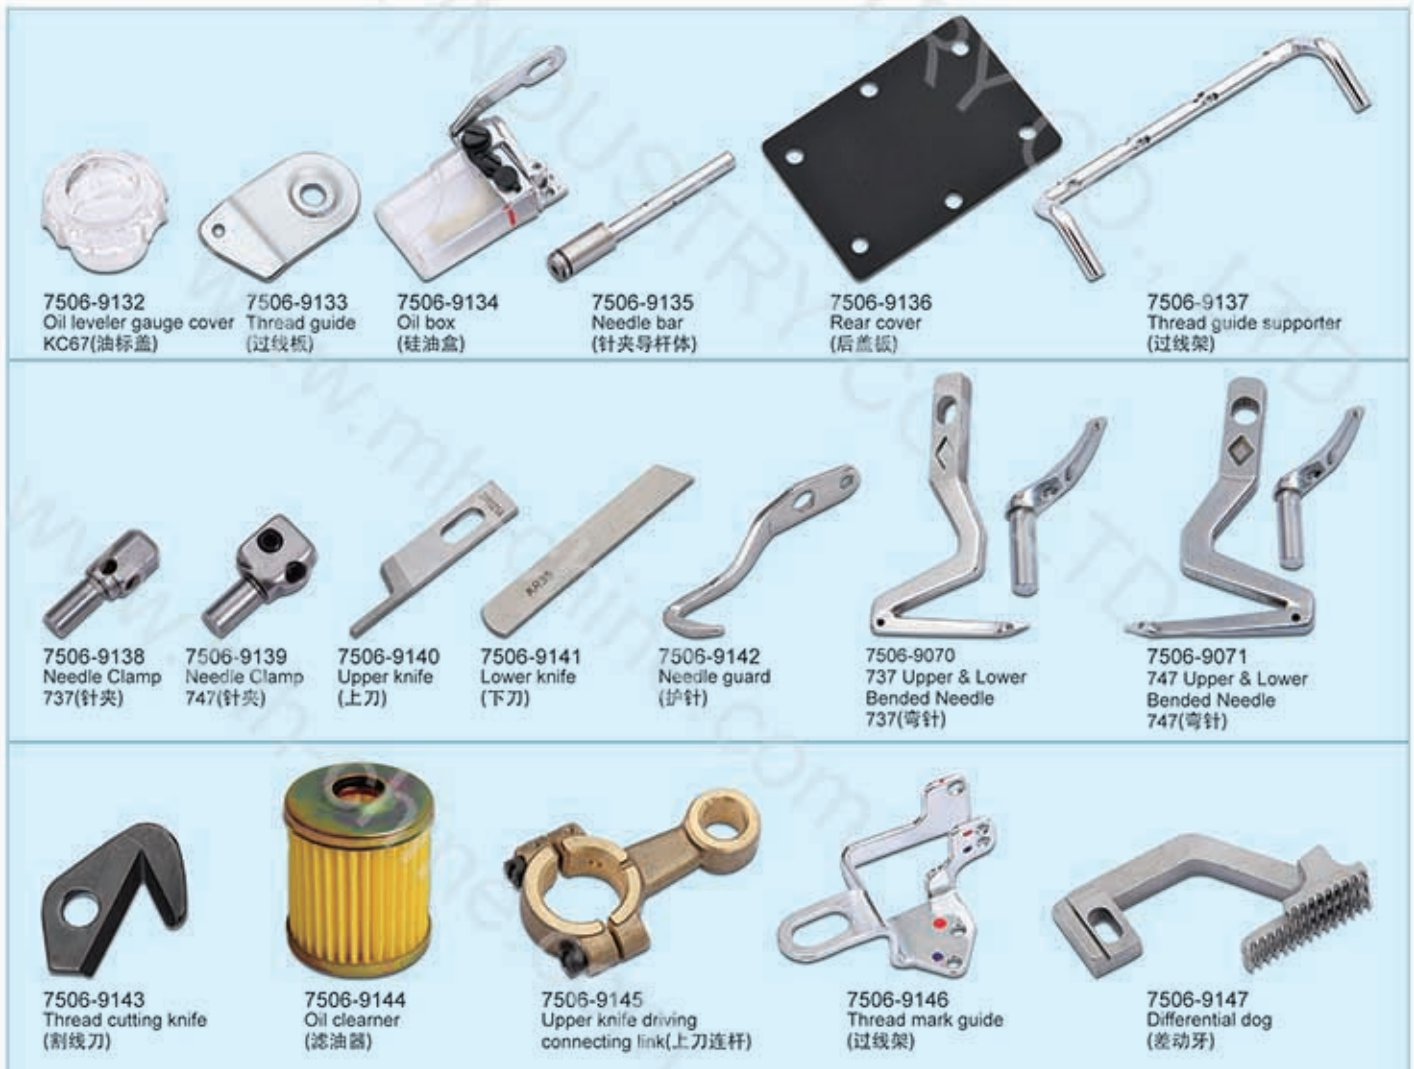

◆ Household Sewing Machine Motor

Size: 80W, 100W, 120W, 150W, 180W

7504-1034

 7510-9027
Carbon Brush
Size: 4*5*14mm

7504-1001

7504-1004

◆ Belt

 7506-0018
Sharp Knife Belt