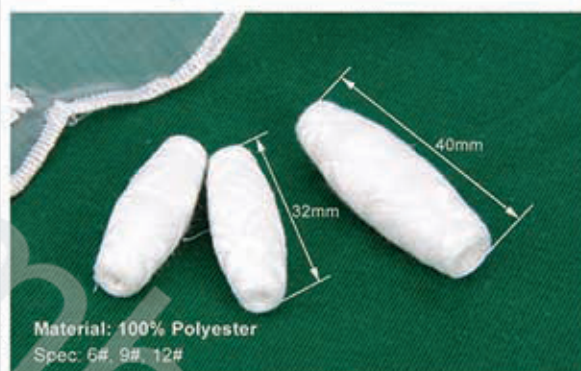

6033B-06, \varnothing 0.20mm, 200m/bobbin
 6033B-07, \varnothing 0.12mm, 100m/cone
 6033B-08, \varnothing 0.50mm, 10m/reel
 6033B-09, \varnothing 0.20mm, 500m/bobbin

6033B-10, \varnothing 0.1-0.3mm, 20m/reel
 6033B-11, \varnothing 0.1-1.0mm, 100yds/reel
 6033B-12, \varnothing 0.1mm, 180g/spool

◆ Elastic Thread

Spec: 37#, 42# and 63# rubber or latex.

Material: polyester, metallic yarn, etc. Color: we have more than 40 different colors.

6034-01, 37#, 20m
 6034-02, 37#, 20m
 6034-03, 42#, 20m
 6034-04, 37#, 30m
 6034-05, 40#, 20m
 6034-06, 63#, 10m/tube
 6034-07, 37#, 100g/tube
 6034-08, 63#, 5g
 6034-09, 63#, 6g
 6034-10, 42#, 8g
 6034-12, 37#, 20g

◆ Embroidery Shuttle Thread

Material: 75D/2 polyester filament
 Usage: special for embroidery
 machine as under sewing
 thread (bobbin thread)
 6025-31: M size, 220yds/bobbin,
 edgeless.
 6025-32: M size, 220yds/bobbin,
 paper edge.
 6025-33: L size, 120mts/bobbin,
 paper edge.
 6025-35: A size, 130yds/bobbin,
 plastic.
 6025-36: L size, 130yds/bobbin,
 plastic.