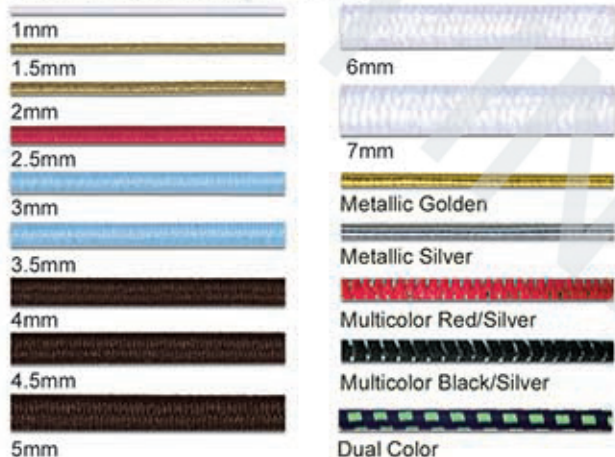

◆ Elastic Rope

Diameter: 1mm, 1.5mm, 1.8mm, 2mm, 2.2mm, 2.5mm, 3mm, 3.5mm, 5mm, etc.
Material: polyester, metallic, cotton, etc.

◆ Metallic Cord W/O Elastic

Metallic Flat Cord

Packing:

◆ UU Tiny Cord

We have color card with 78 different colors.
Width: 3mm