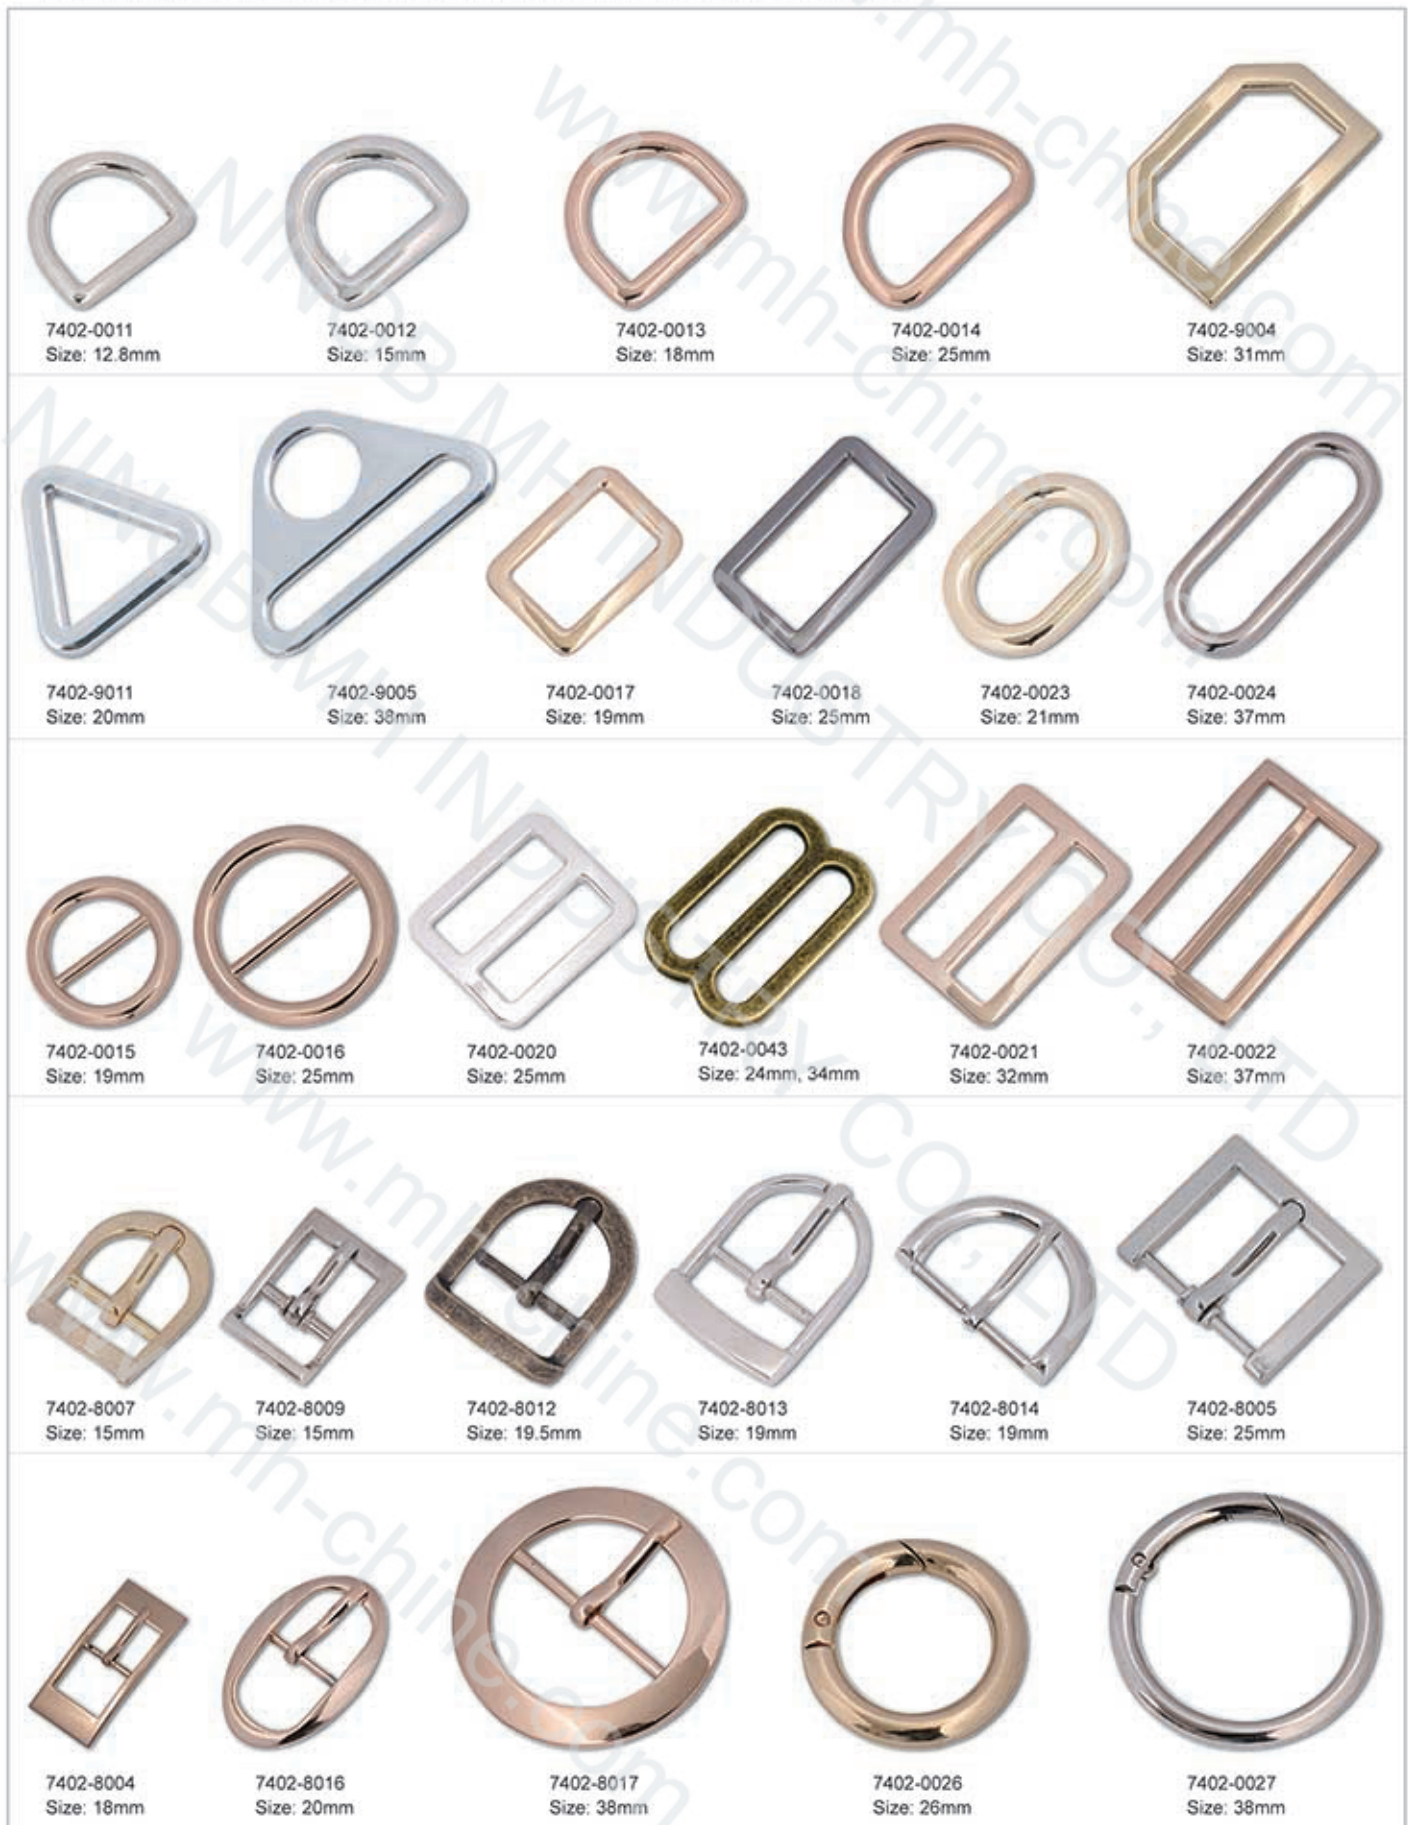

◆ Alloy Cast Buckle

Color: with plating, any color as buyer's request.

A lot of other styles and designs are available in our button & buckle catalogue and website.